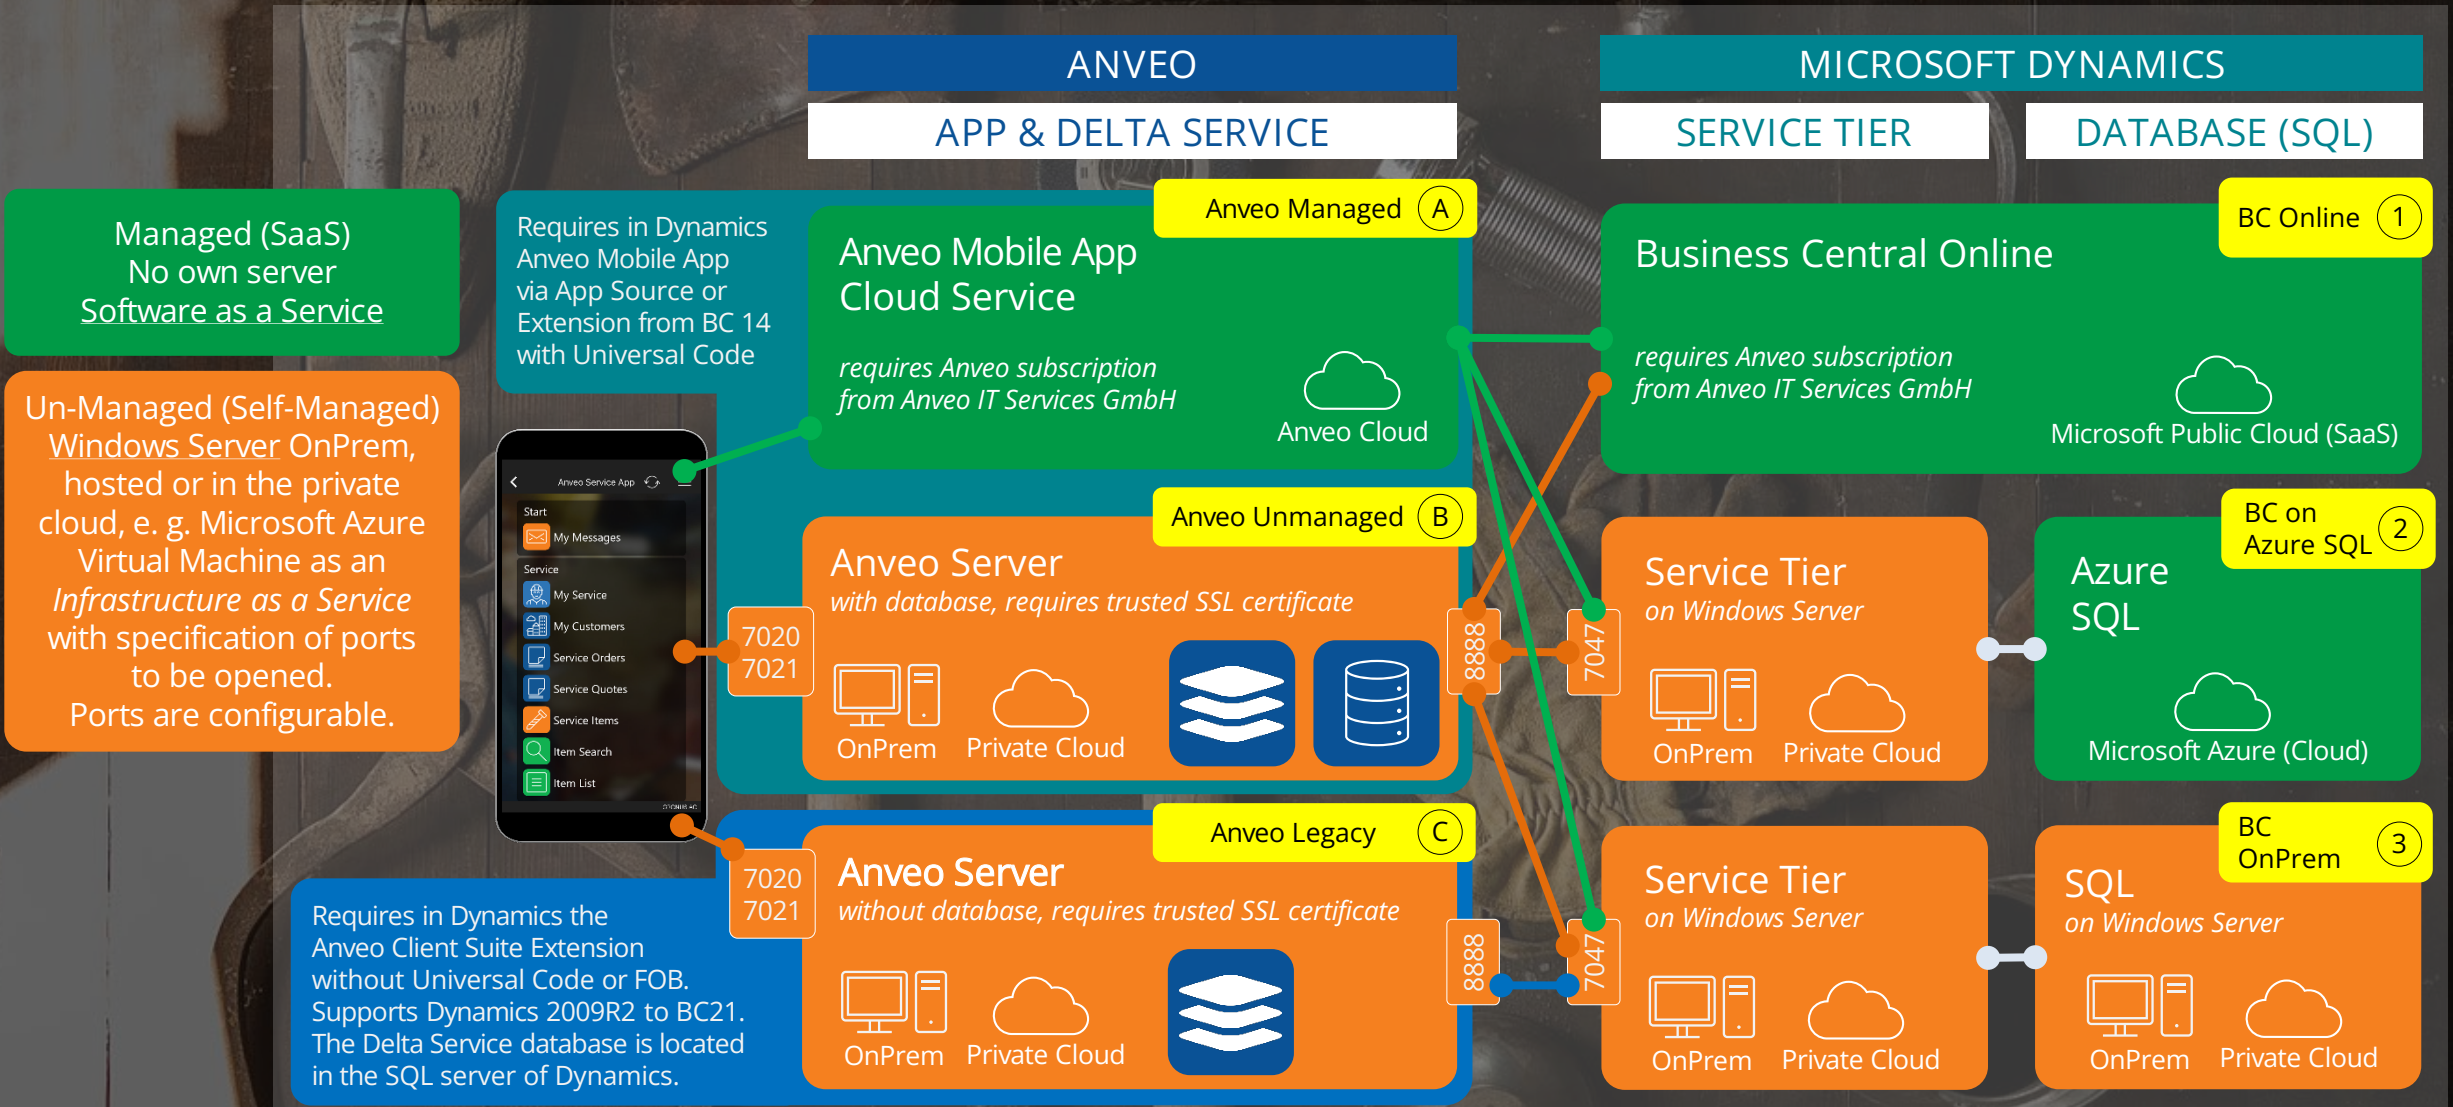

Anveo and Microsoft Dynamics: Infrastructure Variants

Overview of available infrastructure variants and available combinations

If at least one "managed" component A and/or 1 is used, an Anveo subscription license from Anveo IT Services GmbH is required.
If all components are self-managed (except AzureSQL), Anveo purchase or subscription licenses are available via conion media GmbH.